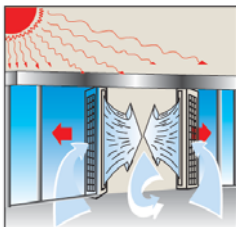

**THE PERFECT BARRIER FOR BLOCKING HEAT, INSECTS, AND DUST**

**X-PER**  
Air Curtain

The RQ-8 and RQ-8S series of heavy duty air curtains are made from galvanized steel with powder coating finish. They are designed to be installed concealed within false ceiling so the unit will be completely flushed to blend in with modern architecture.